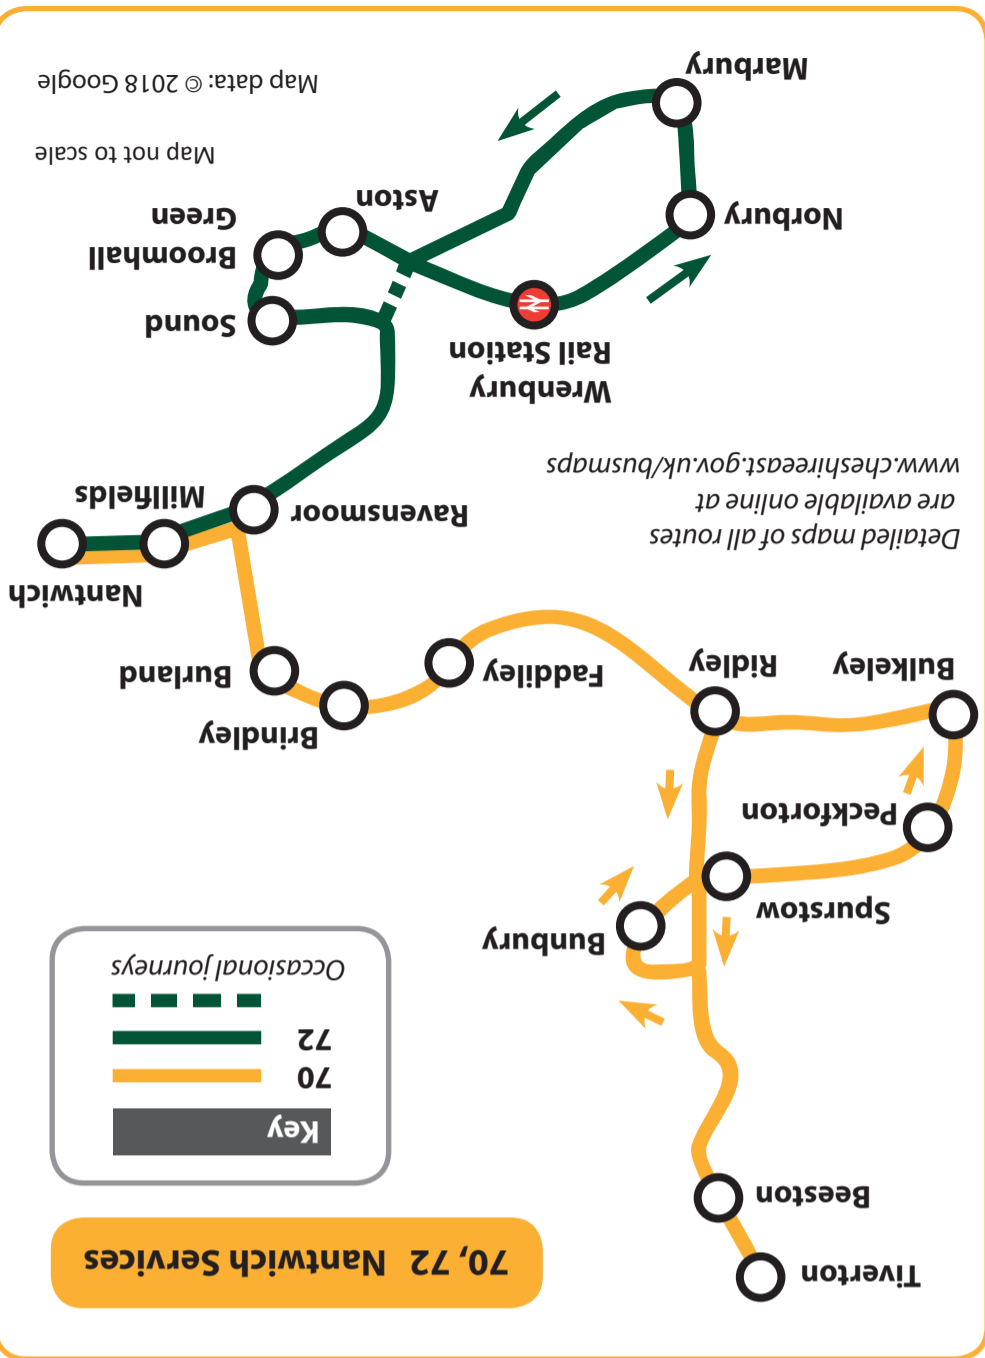

The route of the 71 service remains unchanged

Nantwich Bus Station, Market Street, Oat Market, High Street, Welsh Row, Queens Drive, Marsh Lane, Swanley Lane, Tally Ho Lane, Monks Lane, Wrexham Road, Faddiley, A49, Tiverton, A49, School Lane, Bunbury Lane, Long Lane, Peckforton hall Lane, Stone House Lane, Mill Lane, Wrexham Road, Faddiley, Wrexham Road, Tally Ho Lane, Swanley Lane, Marsh Lane, Queens Drive, Welsh Row, High Street, Swine Market, Beam Street, Nantwich Bus Station.

Route description, service 70:

Nantwich, Bus Station	1052	1452
Millfields, Queens Drive	1047	1447
Ravensmoor, Farmers Arms	1044	1444
Swanley, Swanley House	1042	1442
Burland Bridge	1039	1439
Faddiley, Faddiley House	1037	1437
Ridley, Skip Brown Cars	1032	1432
Bulkeley, Mill Lane / Mill Grove	1029	1429
Peckforton, Peckforton Hall La / Stone House La	1024	1424
Spurstow, Peckforton Hall Lane / A49	1021	1421
Bunbury, Co-op	1017	1417
Tiverton, A49 / Huxley Lane	1012	1412
A49 / Badcocks Lane (for Ridley Caravan Park)	1007	1407
Ridley, Skip Brown Cars	1005	1405
Faddiley, Faddiley House	1000	1400
Burland Bridge	0958	1358
Swanley, Swanley House	0955	1355
Ravensmoor, Farmers Arms	0953	1353
Millfields, Queens Drive	0950	1350
Nantwich, Bus Station	0945	1345

Route description, services 71 (am), 72

Nantwich Bus Station, Market Street, Beam Street, Oatmarket, Welsh Row, Queen's Drive, Marsh Lane, Baddiley Lane, Wrenbury Heath Road, Sound Lane, Whitchurch Road, Wrenbury Road, Sandfield Avenue, Pinsley View, Nantwich Road, Norbury, Marbury School Lane, New Road, Wrenbury Road, Baddiley Lane, Marsh Lane, Queen's Drive, Welsh Row, Swinemarket, Beam Street, Nantwich Bus Station.

Certain 72 journeys operate via Nantwich Bus Station, Beam Street, Oatmarket, Welsh Row, Queen's Drive, Millfields, Marsh Lane, Queen's Drive, Welsh Row, Waterlode, Swinemarket, Beam Street, Nantwich Bus Station, following the previous 53 route.